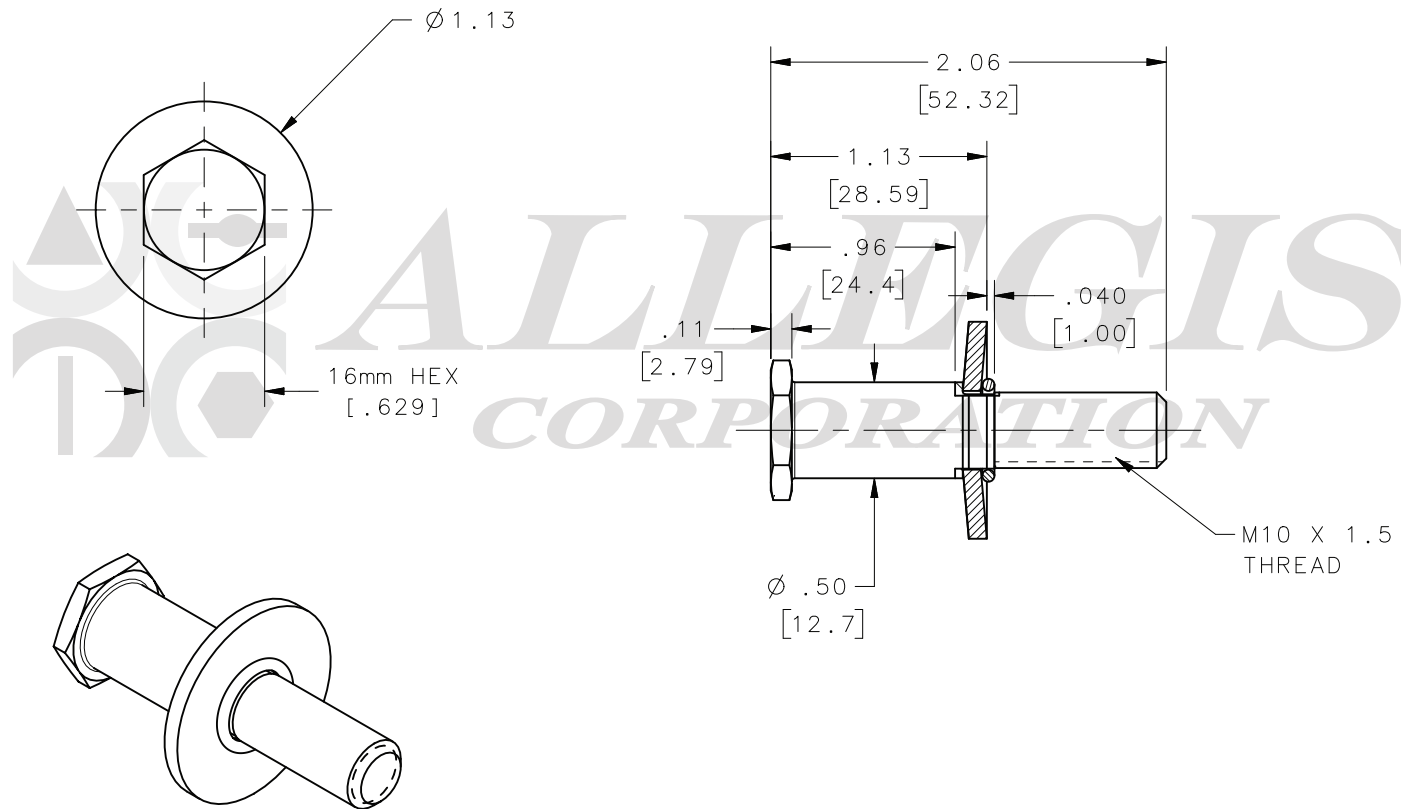

APPROVAL - CUSTOMER NAME & SIGNATURE

DATE

	
FINISH: Bright Chromate	DRAWING NO. : R4-90-321-20
MATERIAL: Stainless Steel	
REV. : 1 : 1	DATE: 2-21--2018

Striker Bolt used with
R4-30 Series Rotary Latch